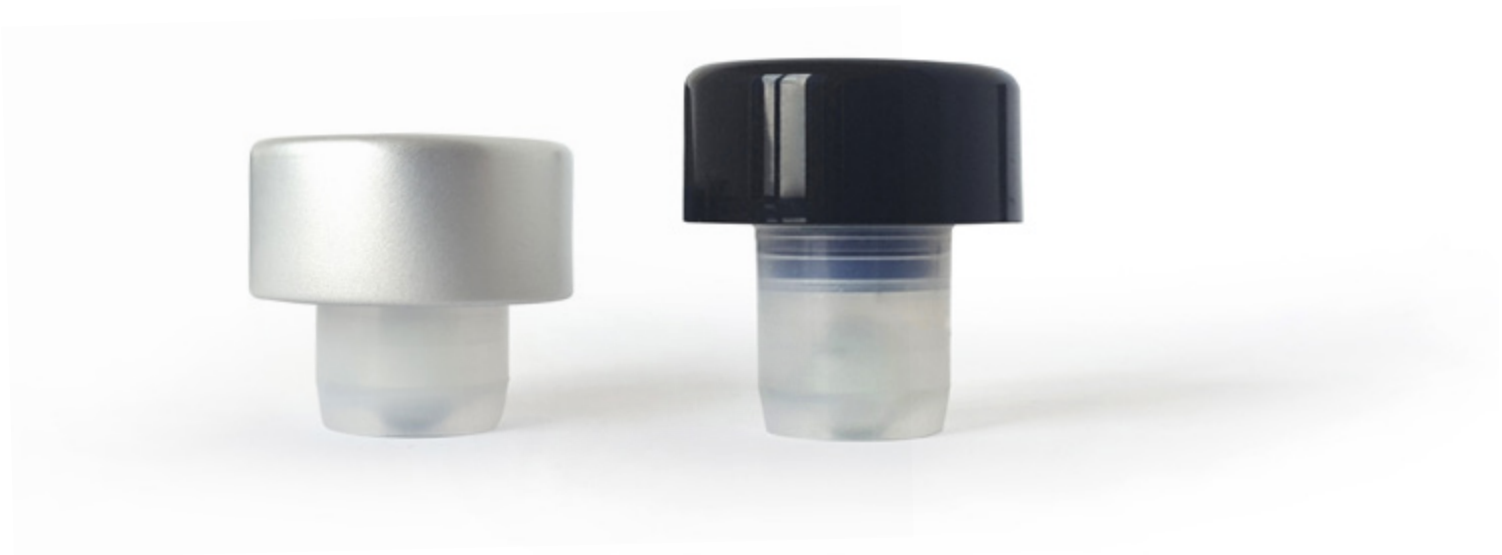

P O P

Non-refillable

Tamper proof

Patent Pending
nr° VI2014A000305

Prevention
of oxidation

Anti drip

the right
stem

for your
bottle

top ink printing

side ink printing

embossing

debossing

top and side ink printing

**CUSTOMIZE
YOUR
PRODUCT**

CHOOSE SHAPE AND COLOR

labrenta